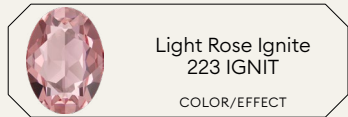

SWAROVSKI

Colors

Effects

 Crystal 001 CRYSTAL	 Iris 219 COLOR	 Peridot 214 COLOR	 Crystal Moonlight 001 MOL EFFECT
 White Opal 234 COLOR	 Light Amethyst 212 COLOR	 Citrus Green 337 COLOR	 Crystal Aurore Boreale 001 AB EFFECT
 Rosaline 508 COLOR	 Violet 371 COLOR	 Majestic Green 336 COLOR	 Crystal Vitrail Light 001 VL EFFECT
 Rose Water Opal 395 COLOR	 Tanzanite 539 COLOR	 Emerald 205 COLOR	 Crystal Paradise Shine 001 PARSH EFFECT
 Vintage Rose 319 COLOR	 Light Azore 361 COLOR	 Jonquil 213 COLOR	 Crystal Vitrail Medium 001 VM EFFECT
 Light Rose 223 COLOR	 Light Sapphire 211 COLOR	 Light Topaz 226 COLOR	 Crystal Volcano 001 VOL EFFECT
 Rose Peach 262 COLOR	 Aquamarine 202 COLOR	 Golden Topaz 1003 COLOR	 Crystal Bermuda Blue 001 BBL EFFECT
 Rose 209 COLOR	 Swarovski ReCreated™ Ice Blue 1405 COLOR	 Light Colorado Topaz 246 COLOR	 Crystal Blue Shade 001 BLSH EFFECT
 Dark Rose TCF™ 1201 COLOR	 Sapphire 206 COLOR	 Light Amber 1002 COLOR	 Crystal Golden Shadow 001 GSHA EFFECT
 Fuchsia 502 COLOR	 Montana 207 COLOR	 Smoked Amber 1001 COLOR	 Crystal Silver Shade 001 SSHA EFFECT
 Light Siam 224 COLOR	 Denim Blue 266 COLOR	 Black Diamond 215 COLOR	 Crystal Silver Night 001 SINI EFFECT
 Scarlet 276 COLOR	 Light Turquoise 263 COLOR	 Jet 280 COLOR	
 Siam 208 COLOR	 Erinite 360 COLOR		
 Amethyst 204 COLOR	 Crysolite 238 COLOR		

Crystal Soft
Yellow Ignite
001 L169I
EFFECT

Crystal Dark
Grey Ignite
001 L111I
EFFECT

Ignite Effects

Crystal Ignite
001 IGNIT
COLOR/EFFECT

Light Rose Ignite
223 IGNIT
COLOR/EFFECT

Scarlet Ignite
276 IGNIT
COLOR/EFFECT

Amethyst Ignite
204 IGNIT
COLOR/EFFECT

Aquamarine Ignite
202 IGNIT
COLOR/EFFECT

Emerald Ignite
205 IGNIT
COLOR/EFFECT

Light
Colorado Topaz
246 IGNIT
COLOR/EFFECT

Shimmer Effects

Light Topaz Shimmer
226 SHIM
EFFECT