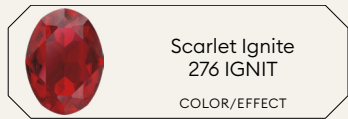

SWAROVSKI

Colors

Effects

 Crystal 001 CRYSTAL	 Iris 219 COLOR	 Peridot 214 COLOR	 Crystal Moonlight 001 MOL EFFECT
 White Opal 234 COLOR	 Light Amethyst 212 COLOR	 Citrus Green 337 COLOR	 Crystal Aurore Boreale 001 AB EFFECT
 Rosaline 508 COLOR	 Violet 371 COLOR	 Majestic Green 336 COLOR	 Crystal Vitrail Light 001 VL EFFECT
 Rose Water Opal 395 COLOR	 Tanzanite 539 COLOR	 Emerald 205 COLOR	 Crystal Paradise Shine 001 PARSH EFFECT
 Vintage Rose 319 COLOR	 Light Azore 361 COLOR	 Jonquil 213 COLOR	 Crystal Vitrail Medium 001 VM EFFECT
 Light Rose 223 COLOR	 Light Sapphire 211 COLOR	 Light Topaz 226 COLOR	 Crystal Volcano 001 VOL EFFECT
 Rose Peach 262 COLOR	 Aquamarine 202 COLOR	 Golden Topaz 1003 COLOR	 Crystal Bermuda Blue 001 BBL EFFECT
 Rose 209 COLOR	 Swarovski ReCreated™ Ice Blue 1405 COLOR	 Light Colorado Topaz 246 COLOR	 Crystal Blue Shade 001 BLSH EFFECT
 Dark Rose TCF™ 1201 COLOR	 Sapphire 206 COLOR	 Light Amber 1002 COLOR	 Crystal Golden Shadow 001 GSHA EFFECT
 Fuchsia 502 COLOR	 Montana 207 COLOR	 Smoked Amber 1001 COLOR	 Crystal Silver Shade 001 SSHA EFFECT
 Light Siam 224 COLOR	 Denim Blue 266 COLOR	 Black Diamond 215 COLOR	 Crystal Silver Night 001 SINI EFFECT
 Scarlet 276 COLOR	 Light Turquoise 263 COLOR	 Jet 280 COLOR	
 Siam 208 COLOR	 Erinite 360 COLOR		
 Amethyst 204 COLOR	 Crysolite 238 COLOR		

Crystal Soft
Yellow Ignite
001 L169I
EFFECT

Crystal Dark
Grey Ignite
001 L111I
EFFECT

Ignite Effects

Crystal Ignite
001 IGNIT
COLOR/EFFECT

Light Rose Ignite
223 IGNIT
COLOR/EFFECT

Scarlet Ignite
276 IGNIT
COLOR/EFFECT

Amethyst Ignite
204 IGNIT
COLOR/EFFECT

Aquamarine Ignite
202 IGNIT
COLOR/EFFECT

Emerald Ignite
205 IGNIT
COLOR/EFFECT

Light
Colorado Topaz
246 IGNIT
COLOR/EFFECT

Shimmer Effects

Light Topaz Shimmer
226 SHIM
EFFECT