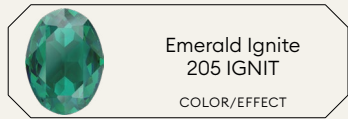

SWAROVSKI

Colors

Effects

 Crystal 001 CRYSTAL	 Iris 219 COLOR	 Peridot 214 COLOR	 Crystal Moonlight 001 MOL EFFECT
 White Opal 234 COLOR	 Light Amethyst 212 COLOR	 Citrus Green 337 COLOR	 Crystal Aurore Boreale 001 AB EFFECT
 Rosaline 508 COLOR	 Violet 371 COLOR	 Majestic Green 336 COLOR	 Crystal Vitrail Light 001 VL EFFECT
 Rose Water Opal 395 COLOR	 Tanzanite 539 COLOR	 Emerald 205 COLOR	 Crystal Paradise Shine 001 PARSH EFFECT
 Vintage Rose 319 COLOR	 Light Azore 361 COLOR	 Jonquil 213 COLOR	 Crystal Vitrail Medium 001 VM EFFECT
 Light Rose 223 COLOR	 Light Sapphire 211 COLOR	 Light Topaz 226 COLOR	 Crystal Volcano 001 VOL EFFECT
 Rose Peach 262 COLOR	 Aquamarine 202 COLOR	 Golden Topaz 1003 COLOR	 Crystal Bermuda Blue 001 BBL EFFECT
 Rose 209 COLOR	 Swarovski ReCreated™ Ice Blue 1405 COLOR	 Light Colorado Topaz 246 COLOR	 Crystal Blue Shade 001 BLSH EFFECT
 Dark Rose TCF™ 1201 COLOR	 Sapphire 206 COLOR	 Light Amber 1002 COLOR	 Crystal Golden Shadow 001 GSHA EFFECT
 Fuchsia 502 COLOR	 Montana 207 COLOR	 Smoked Amber 1001 COLOR	 Crystal Silver Shade 001 SSHA EFFECT
 Light Siam 224 COLOR	 Denim Blue 266 COLOR	 Black Diamond 215 COLOR	 Crystal Silver Night 001 SINI EFFECT
 Scarlet 276 COLOR	 Light Turquoise 263 COLOR	 Jet 280 COLOR	
 Siam 208 COLOR	 Erinite 360 COLOR		
 Amethyst 204 COLOR	 Crysolite 238 COLOR		

Crystal Soft
Yellow Ignite
001 L169I
EFFECT

Crystal Dark
Grey Ignite
001 L111I
EFFECT

Ignite Effects

Crystal Ignite
001 IGNIT
COLOR/EFFECT

Light Rose Ignite
223 IGNIT
COLOR/EFFECT

Scarlet Ignite
276 IGNIT
COLOR/EFFECT

Amethyst Ignite
204 IGNIT
COLOR/EFFECT

Aquamarine Ignite
202 IGNIT
COLOR/EFFECT

Emerald Ignite
205 IGNIT
COLOR/EFFECT

Light
Colorado Topaz
246 IGNIT
COLOR/EFFECT

Shimmer Effects

Light Topaz Shimmer
226 SHIM
EFFECT