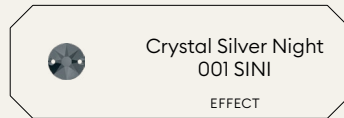

SWAROVSKI

Colors

Effects

SWAROVSKI

Shapes

 <p>3188 3, 4, 5, 6, 7, 8 mm</p>	 <p>3256 14x8.5 mm, 19x11.5 mm, 27x16 mm</p>
 <p>3200 10, 12, 14, 16, 18 mm</p>	 <p>3265 20x16 mm, 26x21 mm</p>
 <p>3223 12x6, 18x9, 29x14.5 mm</p>	 <p>3270 16 mm, 22 mm</p>
 <p>3230 12x7, 18x10.5, 28x17 mm</p>	 <p>3288 8, 10, 12 mm</p>
 <p>3240 16 mm, 22 mm</p>	 <p>3700 6, 8, 10, 12, 14 mm</p>
 <p>3252 14x10 mm, 20x14 mm, 28x20 mm</p>	 <p>3754 5mm, 7mm</p>
 <p>3255 18x6 mm, 26x8.5 mm</p>	