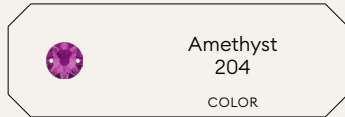

SWAROVSKI

Colors

Effects

SWAROVSKI

Shapes

 <p>3188 3, 4, 5, 6, 7, 8 mm</p>	 <p>3256 14x8.5 mm, 19x11.5 mm, 27x16 mm</p>
 <p>3200 10, 12, 14, 16, 18 mm</p>	 <p>3265 20x16 mm, 26x21 mm</p>
 <p>3223 12x6, 18x9, 29x14.5 mm</p>	 <p>3270 16 mm, 22 mm</p>
 <p>3230 12x7, 18x10.5, 28x17 mm</p>	 <p>3288 8, 10, 12 mm</p>
 <p>3240 16 mm, 22 mm</p>	 <p>3700 6, 8, 10, 12, 14 mm</p>
 <p>3252 14x10 mm, 20x14 mm, 28x20 mm</p>	 <p>3754 5mm, 7mm</p>
 <p>3255 18x6 mm, 26x8.5 mm</p>	