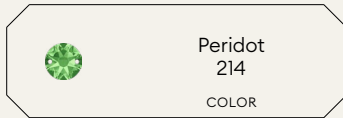

SWAROVSKI

Colors

Effects

SWAROVSKI

Shapes

 <p>3188 3, 4, 5, 6, 7, 8 mm</p>	 <p>3256 14x8.5 mm, 19x11.5 mm, 27x16 mm</p>
 <p>3200 10, 12, 14, 16, 18 mm</p>	 <p>3265 20x16 mm, 26x21 mm</p>
 <p>3223 12x6, 18x9, 29x14.5 mm</p>	 <p>3270 16 mm, 22 mm</p>
 <p>3230 12x7, 18x10.5, 28x17 mm</p>	 <p>3288 8, 10, 12 mm</p>
 <p>3240 16 mm, 22 mm</p>	 <p>3700 6, 8, 10, 12, 14 mm</p>
 <p>3252 14x10 mm, 20x14 mm, 28x20 mm</p>	 <p>3754 5mm, 7mm</p>
 <p>3255 18x6 mm, 26x8.5 mm</p>	