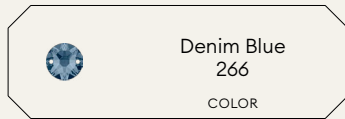

SWAROVSKI

Colors

Effects

SWAROVSKI

Shapes

 <p>3188 3, 4, 5, 6, 7, 8 mm</p>	 <p>3256 14x8.5 mm, 19x11.5 mm, 27x16 mm</p>
 <p>3200 10, 12, 14, 16, 18 mm</p>	 <p>3265 20x16 mm, 26x21 mm</p>
 <p>3223 12x6, 18x9, 29x14.5 mm</p>	 <p>3270 16 mm, 22 mm</p>
 <p>3230 12x7, 18x10.5, 28x17 mm</p>	 <p>3288 8, 10, 12 mm</p>
 <p>3240 16 mm, 22 mm</p>	 <p>3700 6, 8, 10, 12, 14 mm</p>
 <p>3252 14x10 mm, 20x14 mm, 28x20 mm</p>	 <p>3754 5mm, 7mm</p>
 <p>3255 18x6 mm, 26x8.5 mm</p>	