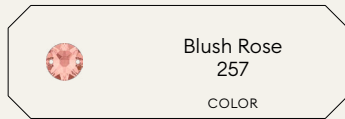

SWAROVSKI

Colors

Effects

SWAROVSKI

Shapes

 <p>3188 3, 4, 5, 6, 7, 8 mm</p>	 <p>3256 14x8.5 mm, 19x11.5 mm, 27x16 mm</p>
 <p>3200 10, 12, 14, 16, 18 mm</p>	 <p>3265 20x16 mm, 26x21 mm</p>
 <p>3223 12x6, 18x9, 29x14.5 mm</p>	 <p>3270 16 mm, 22 mm</p>
 <p>3230 12x7, 18x10.5, 28x17 mm</p>	 <p>3288 8, 10, 12 mm</p>
 <p>3240 16 mm, 22 mm</p>	 <p>3700 6, 8, 10, 12, 14 mm</p>
 <p>3252 14x10 mm, 20x14 mm, 28x20 mm</p>	 <p>3754 5mm, 7mm</p>
 <p>3255 18x6 mm, 26x8.5 mm</p>	